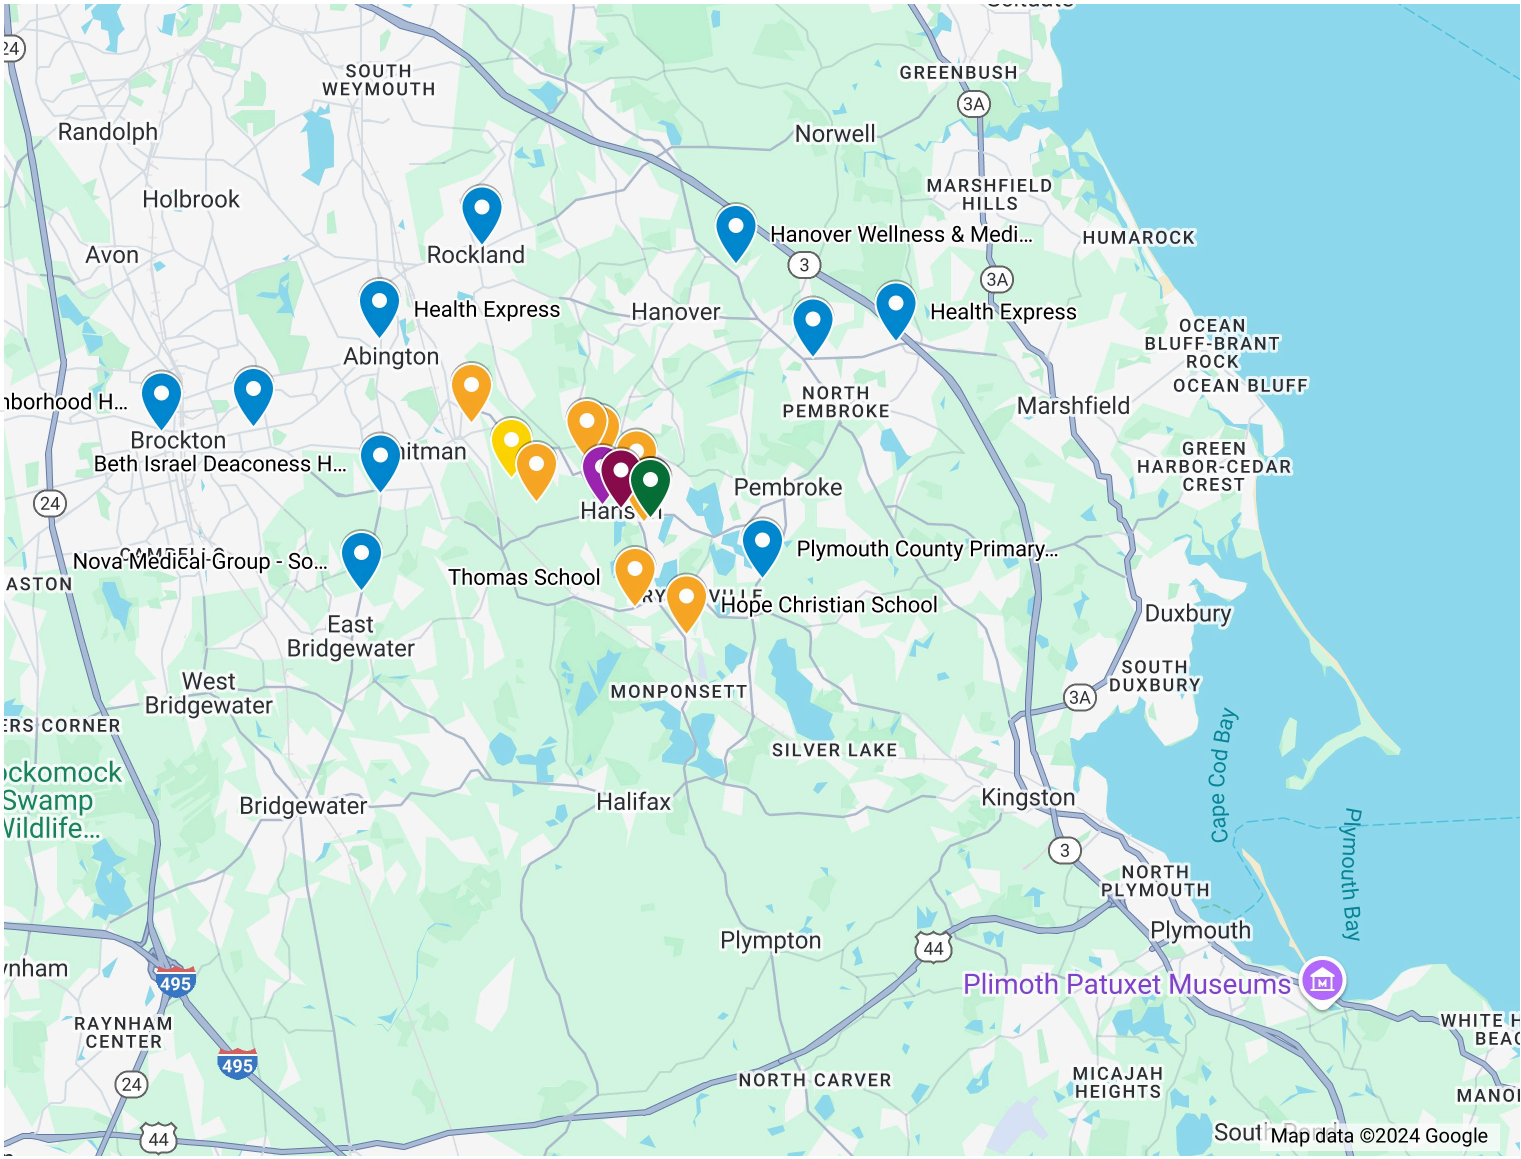

Hanson, MA Resources

- Hanson, MA
 - Hanson

- Healthcare
 - All items

- Schools
 - John H Duval Elementary School
 - Whitman-Hanson School District
 - Indian Head Elementary School
 - Thomas School
 - Hope Christian School
 - The Learning Well Early Education Center
 - Little Treasures Early Learning Center

Whitman-Hanson Regional
School District

Hanson Middle School

Grocery

Shaw's

Hanson Seniors

Hanson Senior Center

Hanson Council For the Elderly

Hanson Public Library

Hanson Public Library
